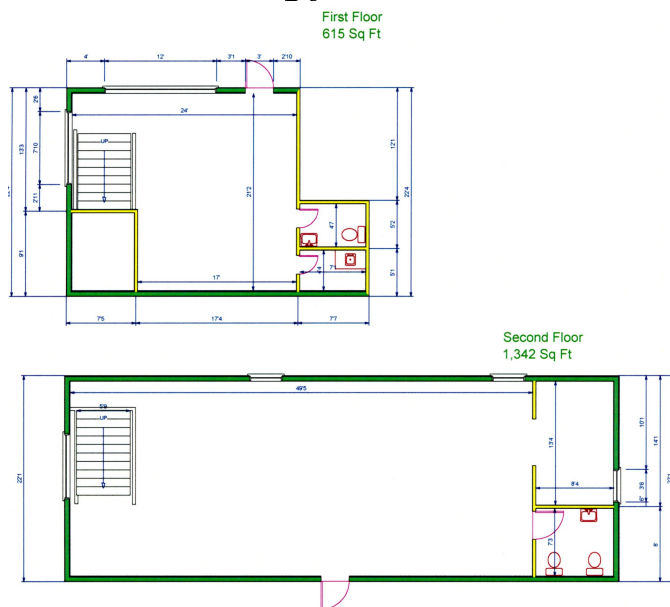

1,957 Useable Square Footage
1,342 on 2nd Floor
\$13.00/sq ft Full Gross

311 W. Main Street
Rockaway
Total - 1,957 Sq Ft

All information is from a source deemed to be reliable, however, No warranty or representation, express or implied, is made to the accuracy of the information contained herein, and same is submitted subject to errors, omission, change of price, rental or other conditions, withdrawal without notice, and to any special conditions imposed by our principals and clients.