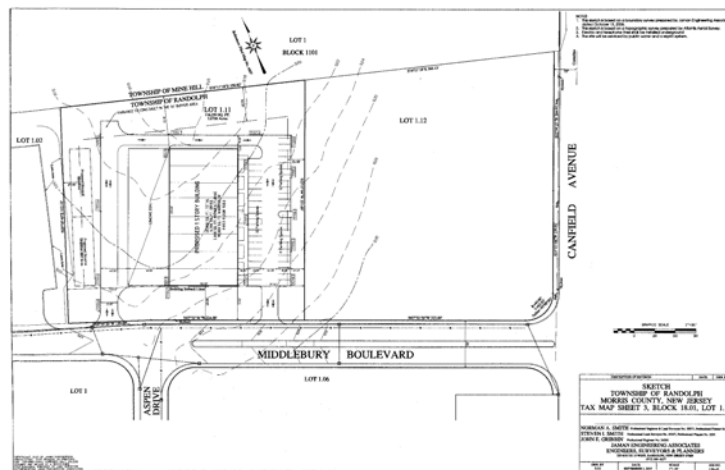

(973) 575-8410
Fax 575-6420

ALLIED REALTY
Commercial & Industrial Real Estate on a National Basis
710 Route 46 East
Fairfield, New Jersey 07004

SALES
LEASING
FINANCING
MANAGEMENT
CONSTRUCTION

2 Middlebury Boulevard, Randolph

BUILD TO SUIT *Site Work Started*

- Size: 20,000 Square Feet
- Office: Up to 25%
- Building Height: 40' max. By Code
- Loading: Tailgates
- Lease Price: \$8.00/sq ft Net for Warehouse
\$15.00/sq ft Net for Office