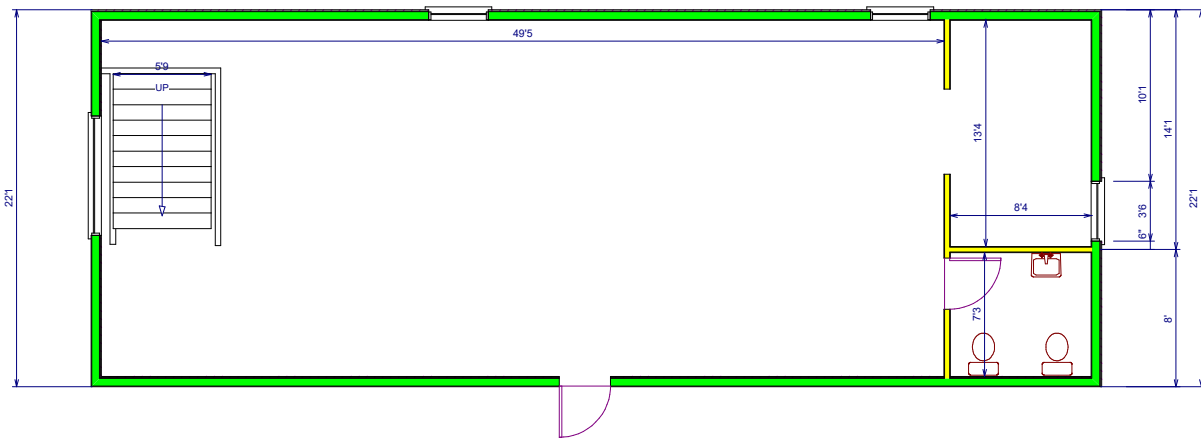

First Floor
615 Sq Ft

Second Floor
1,342 Sq Ft

311 W. Main Street
Rockaway
Total - 1,957 Sq Ft