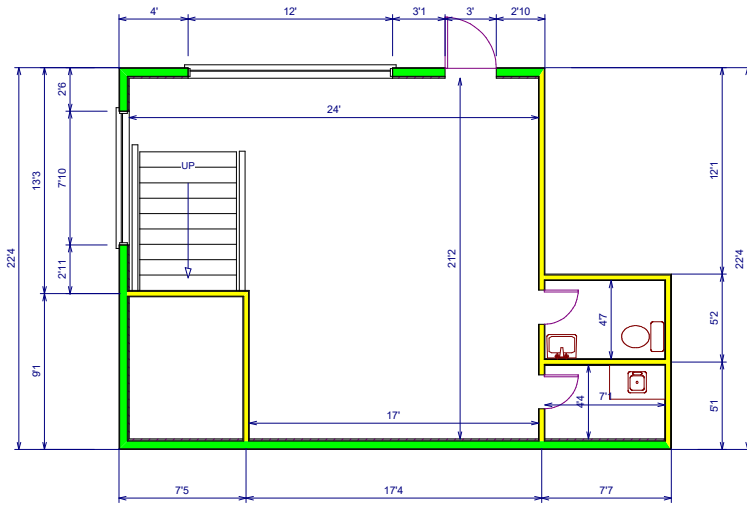

First Floor
615 Sq Ft

Second Floor
1,342 Sq Ft

311 W. Main Street
Rockaway
Total - 1,957 Sq Ft